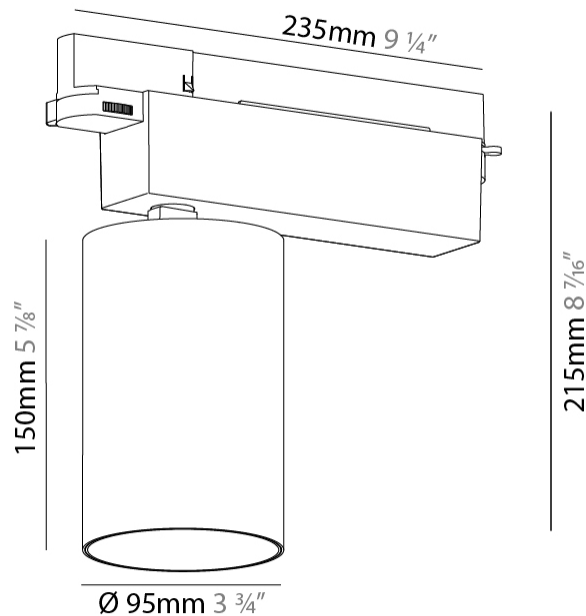

GENERAL

Series: Centriq
Subseries: Centriq 95
Brand: Prolicht
Division: Architectural
Mounting Type: Track
Mounting Location: Ceiling
Subcategory: Spots

PHYSICAL

Shape: Cylinder
Diameter (mm): 95
Diameter (in): 3 3/4
Length (mm): 235
Length (in): 9 1/4
Height (mm): 150
Height (in): 5 7/8
Light Distribution: Adjustable / Direct
Weight (kg): 1.4
Weight (lbs): 3.08
Fixture Finish: SSR / BKV / CWI / CRY / HAB / UFT / ITA / RUA / FTG / MYG / LOD / PUS / FRO / FUP / KIA / POP / BLS / SPG / MEY / GOH / GUM / CHC / COM / ABZ / JAG / OBR / MOS / ROR
Fixture Material: Aluminum

ELECTRICAL

Lamp Type: LED (Zhaga Standard)
Input Wattage (W): 12/ 15
Total Output Wattage (W): 10.8 / 13.5
Dimming: Tri-Mode (Non-Dimming and Phase Dimming (120Vac only) and 0-10V Dimming)
Driver Included: Yes
Driver Location: Integrated
Driver Type: Constant Current - Universal
Driver Class: Class 2
Input Voltage (V): 120 - 277
Constant Current (MA): 350

LED

Number of LEDs: 1
Color Temperature (°K): 2700 / 3000 / 3500 / 4000
Max. Delivered Lumen (lm): 830 / 930 / 1009 / 1030
Nominal Lumen (lm): 960 / 1070 / 1157 / 1180
CRI: >90 CRI
Lamp Life (hrs): 50000
Upon Request: Special Color Temperature Special Led

OPTICAL

Beam Angle: 8
Adjustability: Rotational 340°; Tilt 90°
Upon Request: Special Beam Angles

RATINGS AND CERTIFICATIONS

Certified By: Certified for North American Standards
IP rating: IP20